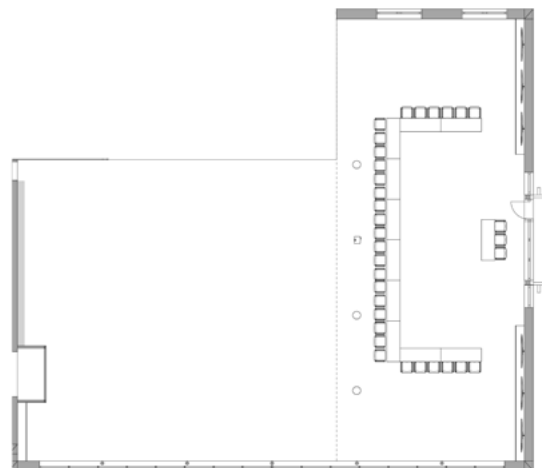

OBERTAUERN

[PLACESHOTEL]
BY VALAMAR

Hall 2