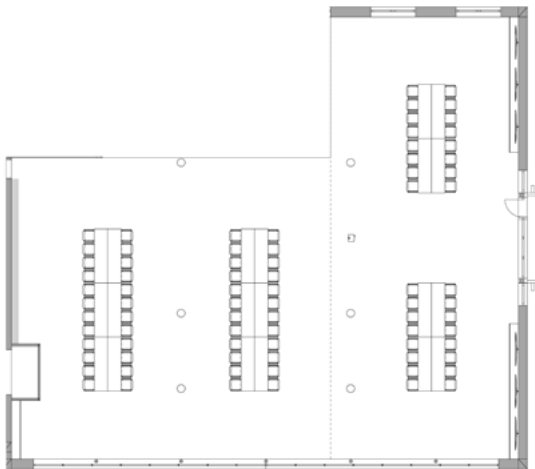

OBERTAUERN

[PLACESHOTEL]
BY VALAMAR

Multifunctional
Congress hall