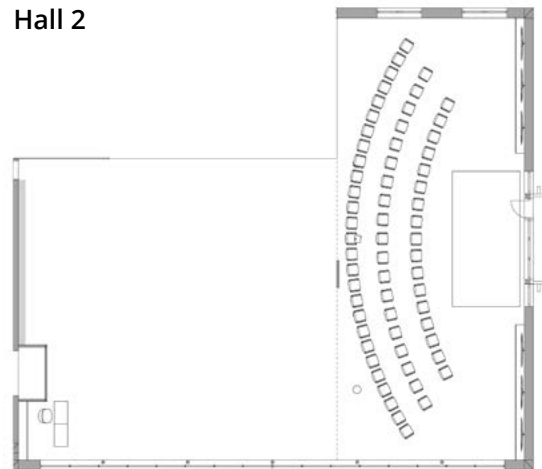

OBERTAUERN

[PLACESHOTEL]
BY VALAMAR

Hall 2