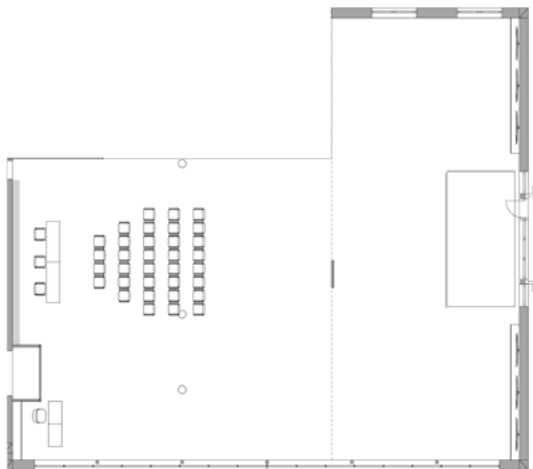

OBERTAUERN

[PLACESHOTEL]
BY VALAMAR

Hall 1