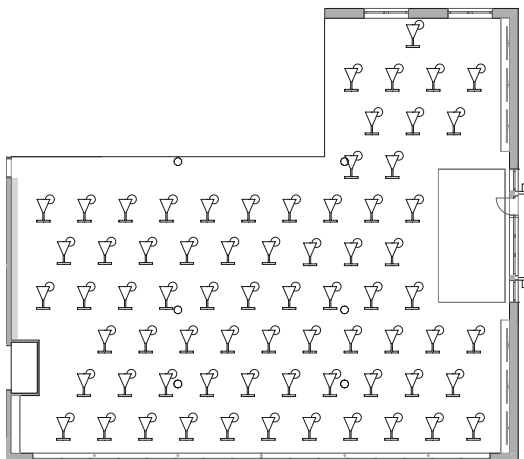

OBERTAUERN

[PLACESHOTEL]
BY VALAMAR

Multifunctional
Congress hall