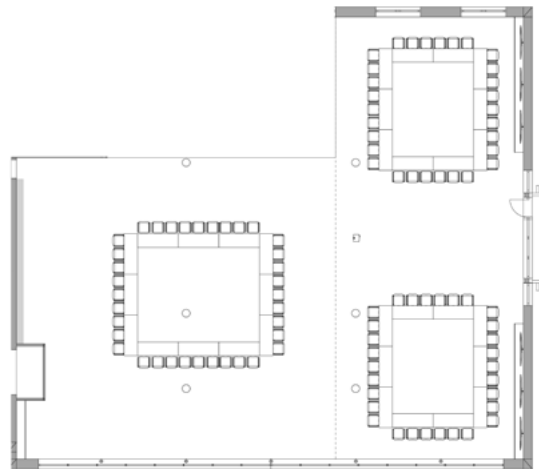

OBERTAUERN

[PLACESHOTEL]
BY VALAMAR

Multifunctional
Congress hall