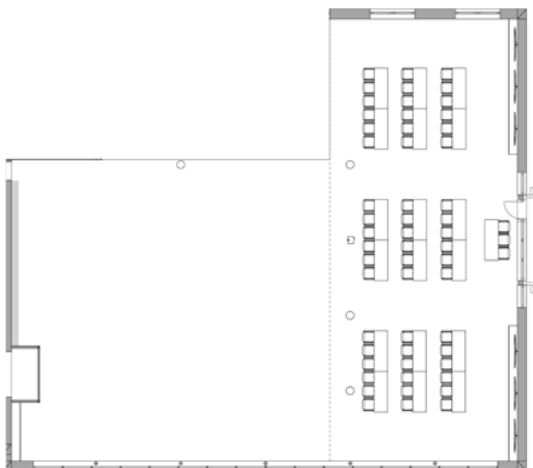

OBERTAUERN

[PLACESHOTEL]
BY VALAMAR

Hall 2