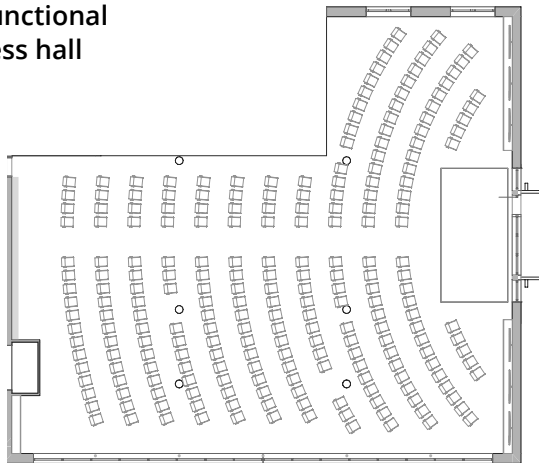

# OBERTAUERN

[PLACESHOTEL]  
BY VALAMAR

	Floor	Area (m2)	Length x width (m)	Height (m)	Theatre	Reception	Class-room	Banquet	Board-room	U-shape	Hollow square
Multifunctional Congress hall	8	350	22,5 x 15,55	2,8 - 6,1	230	280	120	176	80	35	96
Multi-functional Congress hall-divided	Hall 1	182	14 x 13	2,8 - 6,1	130	160	63	96	48	35	36
	Hall 2	156	8 x 19,50	2,8 - 6,1	100	120	57	80	32	33	60
Meeting room 1	7	60	8,5 x 7,06	2,6	46	50	30	32	16	27	30
Meeting room 2	7	60	8,5 x 7,06	2,6	46	50	30	32	16	27	30

# OBERTAUERN

[PLACESHOTEL]  
BY VALAMAR

Multifunctional  
Congress hall

# OBERTAUERN

[PLACESHOTEL]  
BY VALAMAR

Hall 1

Hall 2

## Meeting rooms